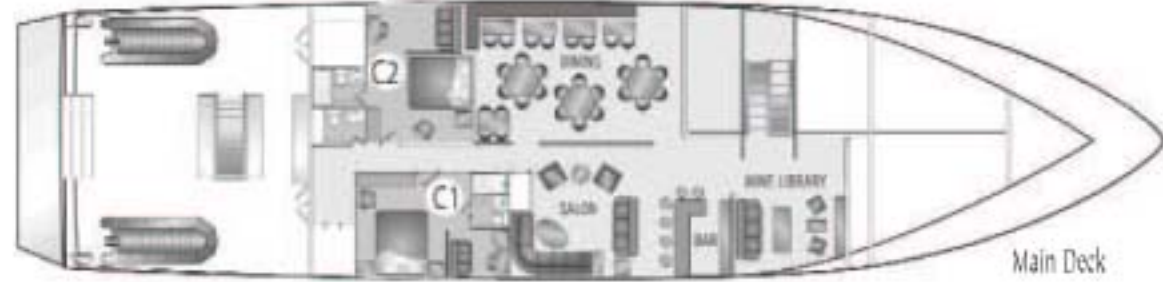

Deck Plan and Stateroom Categories

Bridge Deck

Safari Explorer Staterooms

COMMODORE SUITE: A1, A2

ADMIRAL: B1, C1, C2

CAPTAIN: B2

COMMANDER: B15, B16

MASTER: B3, B5, B7, B8, B9, B10,
B11, B12, B13, B14

SINGLE: B6

COMMODORE SUITE TRIPLE: A1, A2

ADMIRAL TRIPLE: C1, C2

Cabin Deck

Main Deck

Safari Quest Staterooms

CAPTAIN: A1, A2, A3, A4

MARINER: C1, C2, C3, C4, C6