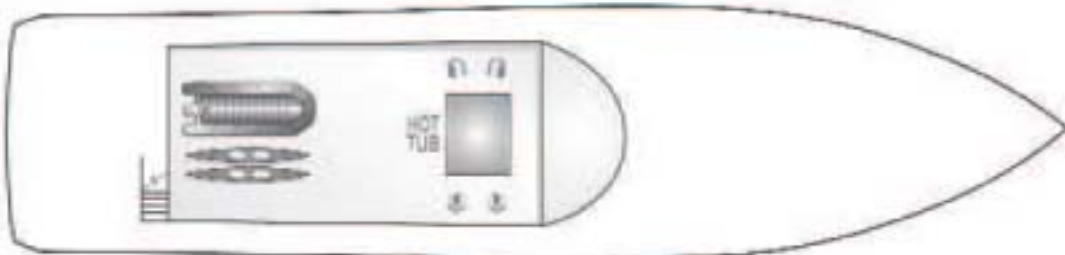

Deck Plan and Stateroom Categories

Bridge Deck

Safari Explorer Staterooms

COMMODORE SUITE: A1, A2

ADMIRAL: B1, C1, C2

CAPTAIN: B2

COMMANDER: B15, B16

MASTER: B3, B5, B7, B8, B9, B10,
B11, B12, B13, B14

SINGLE: B6

COMMODORE SUITE TRIPLE: A1, A2

ADMIRAL TRIPLE: C1, C2

Cabin Deck

Main Deck

Safari Quest Staterooms

CAPTAIN: A1, A2, A3, A4

MARINER: C1, C2, C3, C4, C6

COMMANDER: B2

SINGLE: B1

Observation Deck

Bridge Deck

Main Deck

Cabin Deck

Safari Spirit Staterooms

ADMIRAL: A1, A2