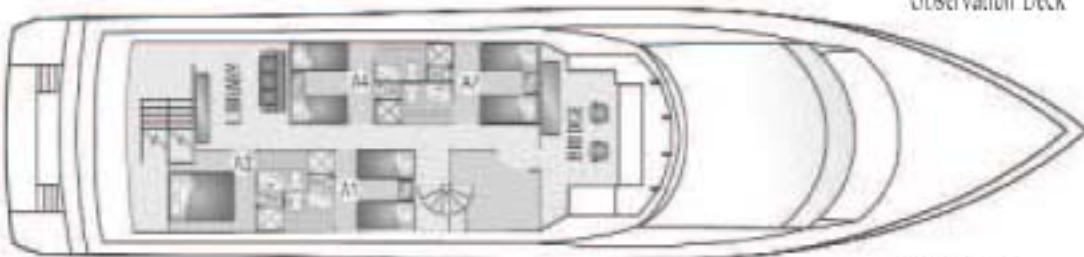

Deck Plan and Stateroom Categories

Bridge Deck

Safari Explorer Staterooms

COMMODORE SUITE: A1, A2

ADMIRAL: B1, C1, C2

CAPTAIN: B2

COMMANDER: B15, B16

MASTER: B3, B5, B7, B8, B9, B10,
B11, B12, B13, B14

SINGLE: B6

COMMODORE SUITE TRIPLE: A1, A2

ADMIRAL TRIPLE: C1, C2

Cabin Deck

Main Deck

Safari Quest Staterooms

CAPTAIN: A1, A2, A3, A4

MARINER: C1, C2, C3, C4, C6

COMMANDER: B2

SINGLE: B1

Observation Deck

Bridge Deck

Main Deck

Cabin Deck

Safari Spirit Staterooms

ADMIRAL: A1, A2